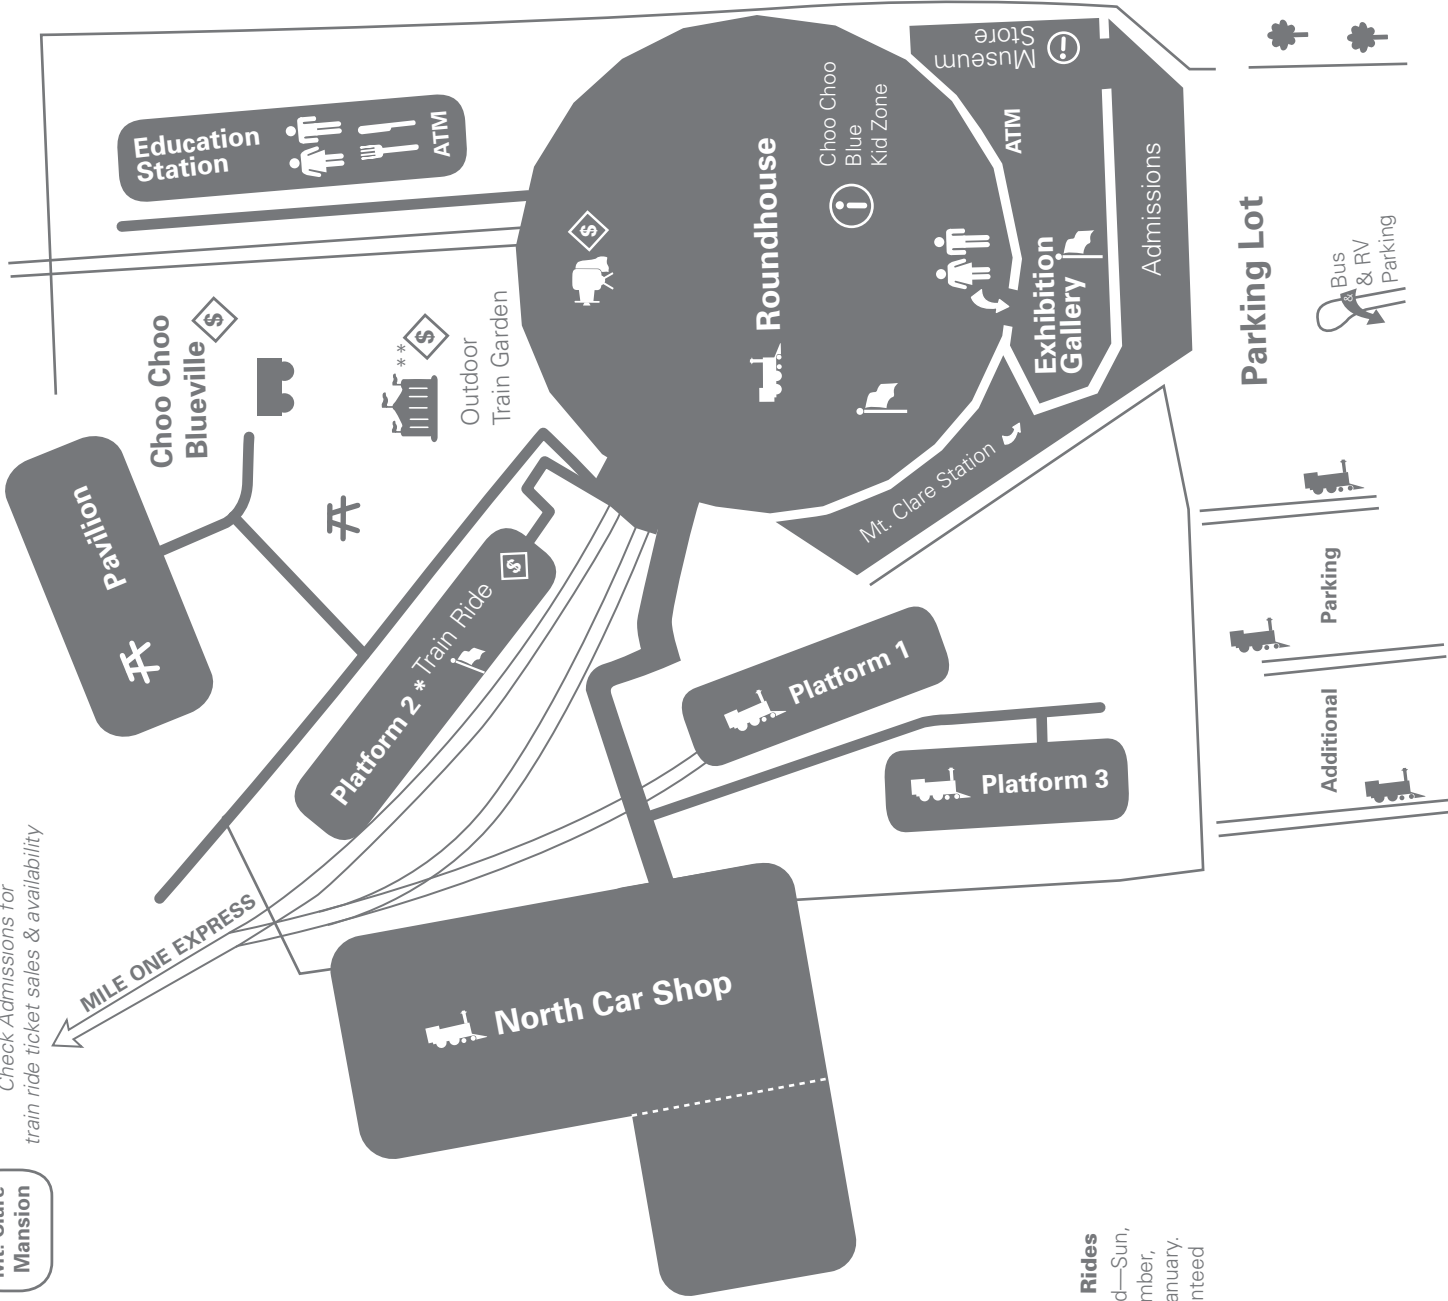

GUIDE TO ADVENTURE THE BIRTHPLACE OF AMERICAN RAILROADING

KEY:

- Picnic Tables
- Restrooms
- Food
- Information
- Locomotive/Rolling Stock Exhibit
- Dr. Coupler's Railroad Photorium
- Kid's Climb On
- Carousel**
- Additional Charge
- Civil War Exhibit: *The War Came By Train*

CAUTION!

The B&O Railroad Museum is an historic site that contains railroad track and uneven surfaces.

- NO RUNNING!
UNEVEN SURFACES!
- NO JUMPING OR CLIMBING ON EQUIPMENT!
- WATCH FOR MOVING TRAINS!

Train Rides to:

Mt. Clare Mansion

Restoration Shop

Check Admissions for train ride ticket sales & availability

MILE ONE EXPRESS

*Seasonal Train Rides

Train Ride runs Wed—Sun, April through December, and weekends in January. Train ride not guaranteed with your visit.

**Carousel

Seasonal location