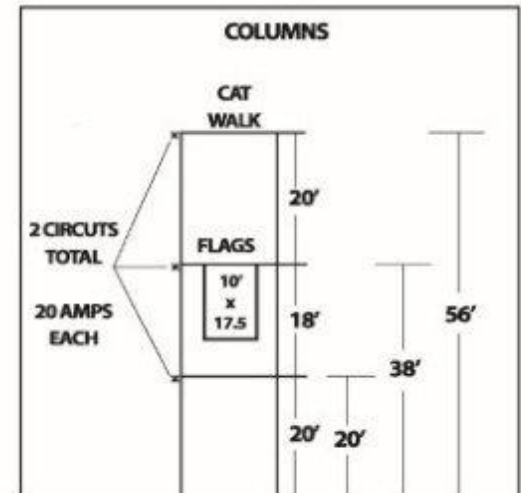

DATE OF EVENT _____

MEASUREMENTS

- TURNTABLE TO COLUMN: 18.5'
- DIAMETER OF TURNTABLE: 60'
- COLUMN TO OUTSIDE WALL: 70.5'
- TURNTABLE TO OUTSIDE WALL: 89'
- SPACE BETWEEN COLUMNS: 13'
- BACK WALLS 33'
- FLOOR TO 1ST BEAM: 20'
- FLOOR TO BOTTOM 2ND BEAM: 38'
- FLOOR TO CATWALK: 56'

- THE WAR CAME BY TRAIN EXHIBIT LOCATION, SPACE NOT AVAILABLE
 KID ZONE AREA
 SPACE NOT AVAILABLE

Schroeder Street Entrance

TraxSide Snax Cafe

SCALE: 1"=40'

B&O RAILROAD MUSEUM 901 W. PRATT ST. BALTIMORE, MD 21223 | (410) 752-2490 | WWW.BORAIL.ORG