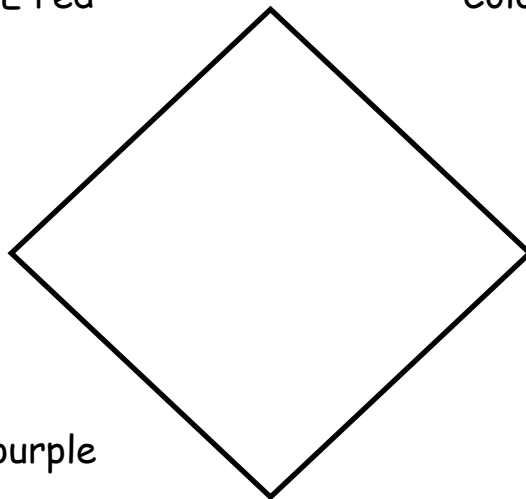

Shapes!

Color the RECTANGLE blue

Color the TRIANGLE red

Color the CIRCLE blue

Color the DIAMOND purple

B&O Railroad Museum 901 W. Pratt St. Baltimore, MD 21223* 410-752-2490*www.borail.org*

Generously Sponsored By: