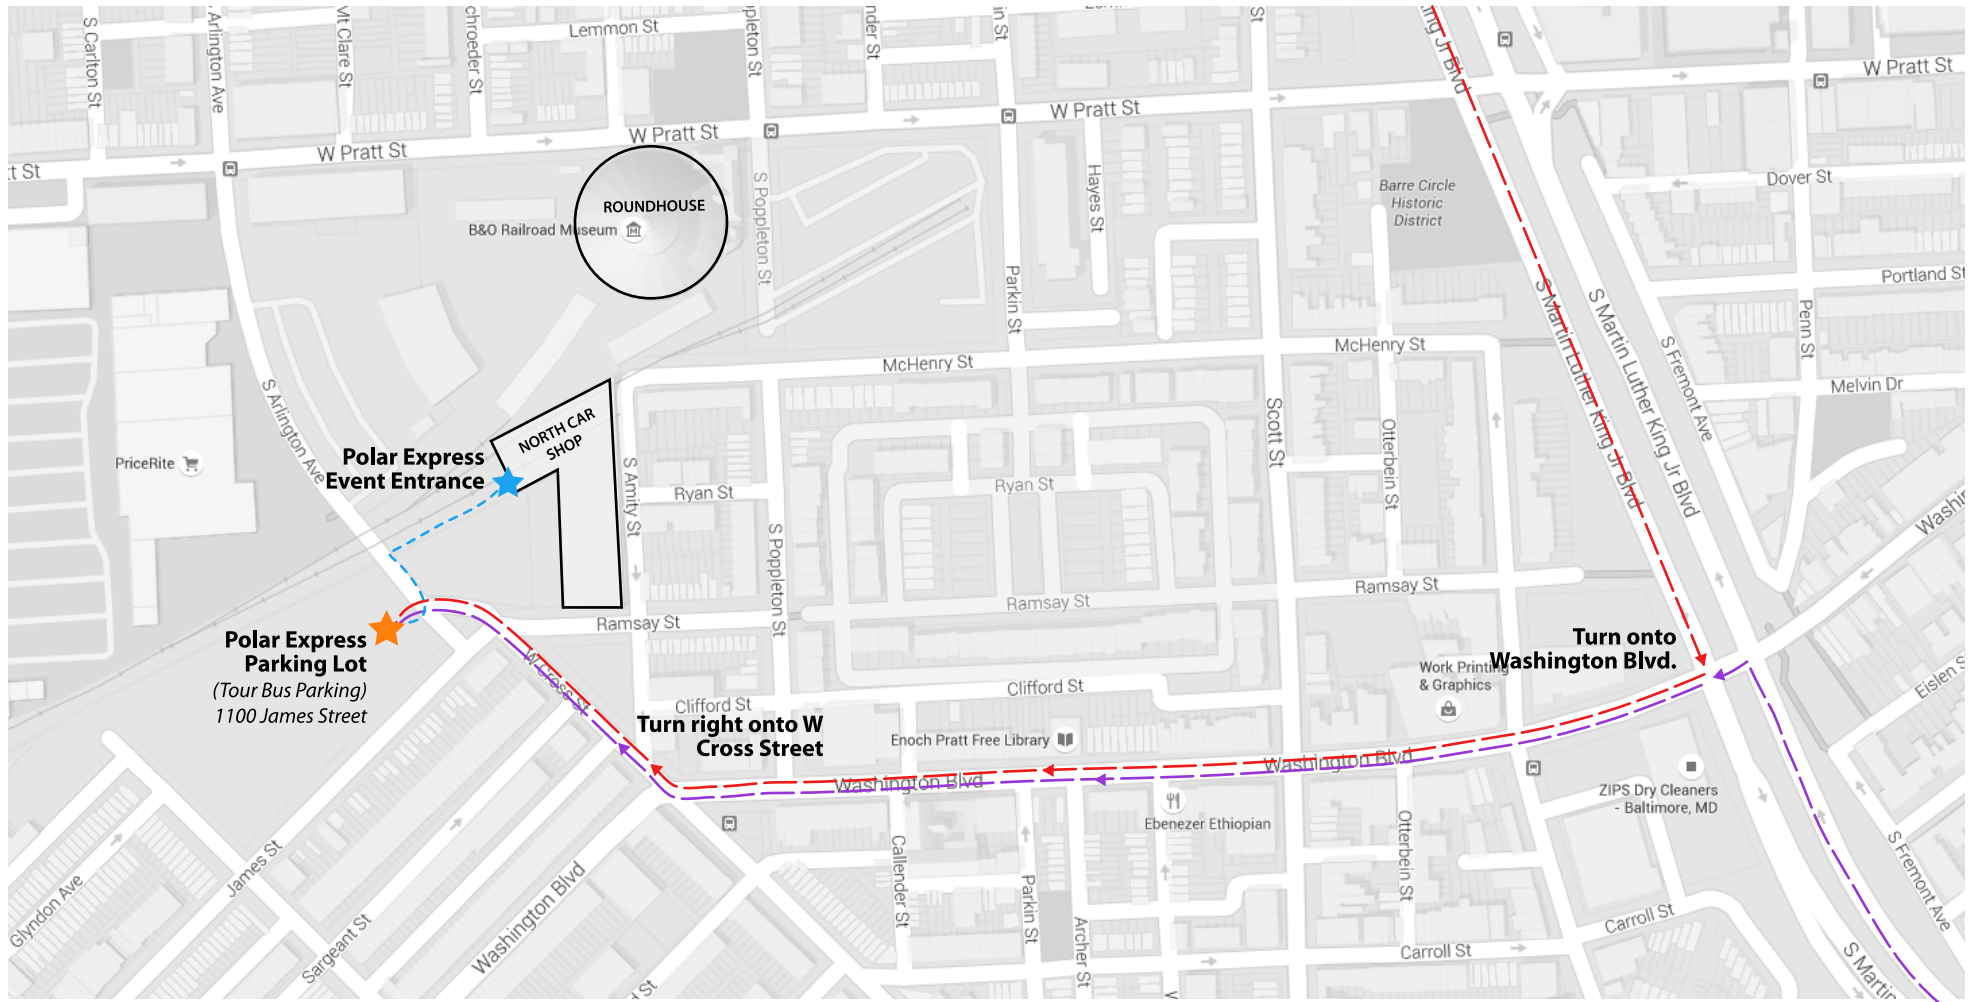

DRIVING DIRECTIONS TO POLAR EXPRESS EVENT PARKING LOT

1100 James Street

*Please enter event with your entire party

FROM I-83 to MLK Blvd.

- Make a right onto Washington Blvd.
- Turn right onto W Cross Street.
- Turn right onto S Arlington Ave.
- Polar Express Parking Lot is on immediate left.
- Enter event through North Car Shop

Turn onto Washington Blvd.

Turn right onto W Cross Street

- Driving Route from I-83 to MLK Blvd.
- Driving Route from Exit 53, I-95 to MLK Blvd.
- ★ Polar Express Parking Lot
- - - Walking Route
- ★ Polar Express Event Entrance*

FROM Exit 53, I-95 to MLK Blvd.

- Turn left onto Washington Blvd.
- Turn right onto W Cross Street.
- Turn right onto S Arlington Ave.
- Polar Express Parking Lot is on immediate left.
- Enter event through North Car Shop