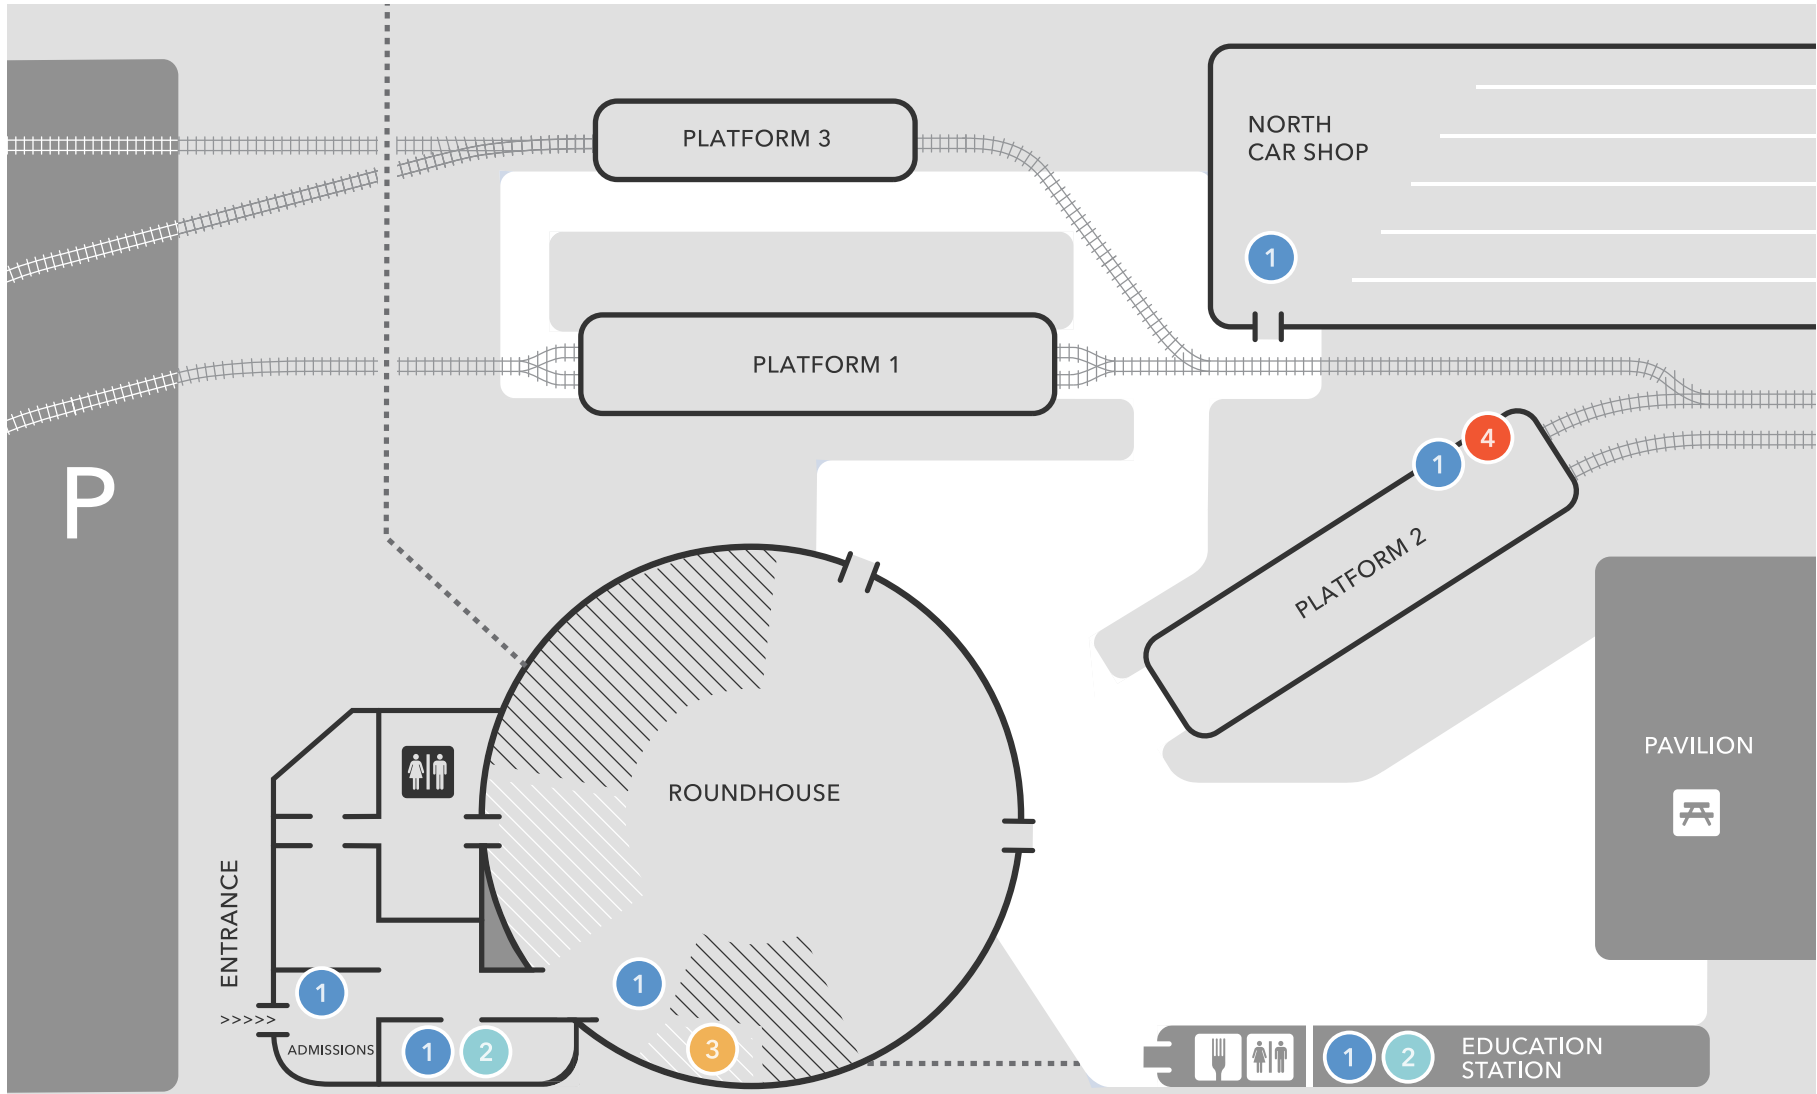

Presenting Sponsor: StanleyBlack&Decker

Presenting Sponsor:

All Aboard!

If you need help finding something, be sure to ask a staff member! Signage is posted throughout museum campus noting modified exhibits and sensory experience.

- 1 Sensory Kits**
Gift Shop, Model Train Gallery, Information Desk, Education Station, Mile One Express, North Car Shop
- 2 Quiet/Calming Rooms**
Model Train Gallery, Education Station

- 3 Junior Junction**
Educational Play Space
Location may have loud noises
- 4 Mile One Express Train Ride**
Platform 2 - *Location has a loud generator and horn may sound*