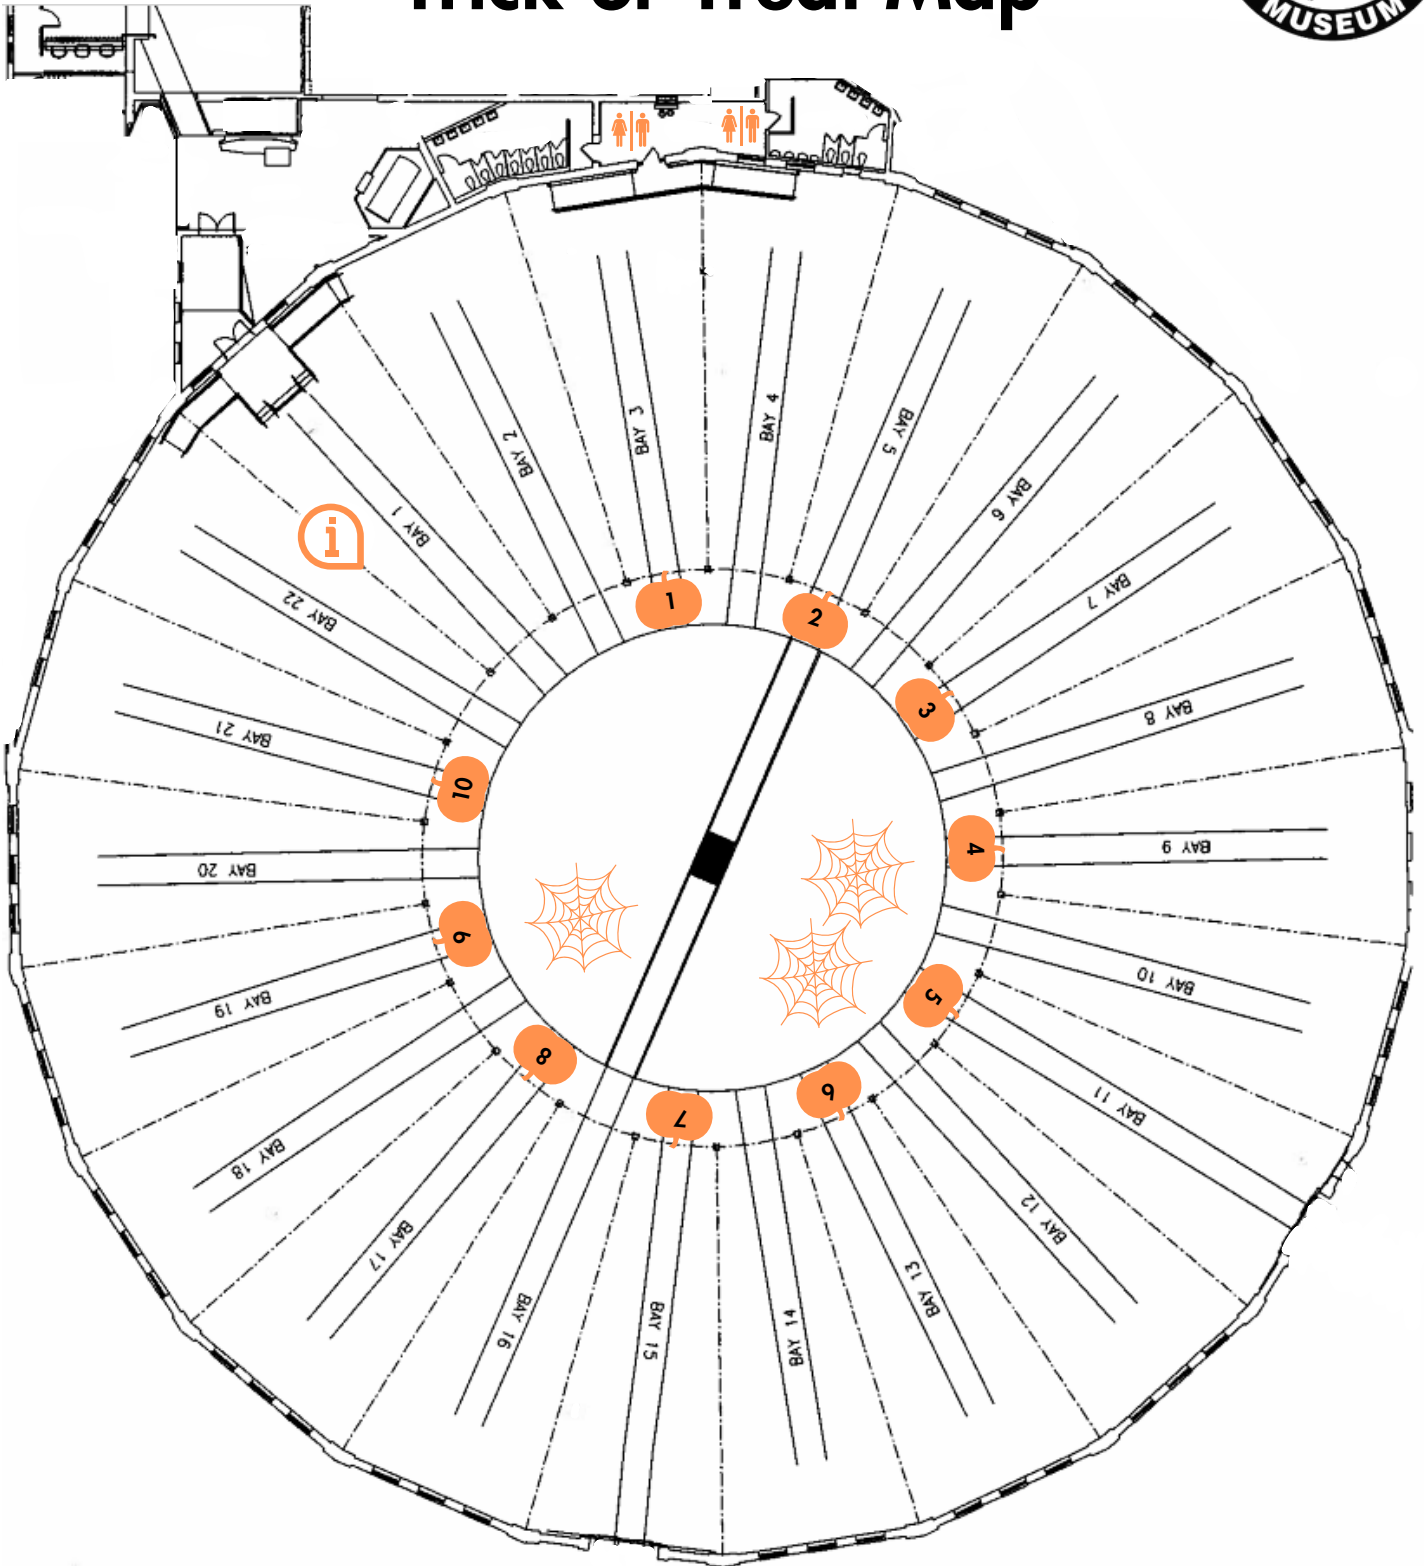

# Sensory Inclusive Trick-or-Treat Map

 Resources & Membership

 Restrooms

 Trick-or-Treat Station

 Activity Station