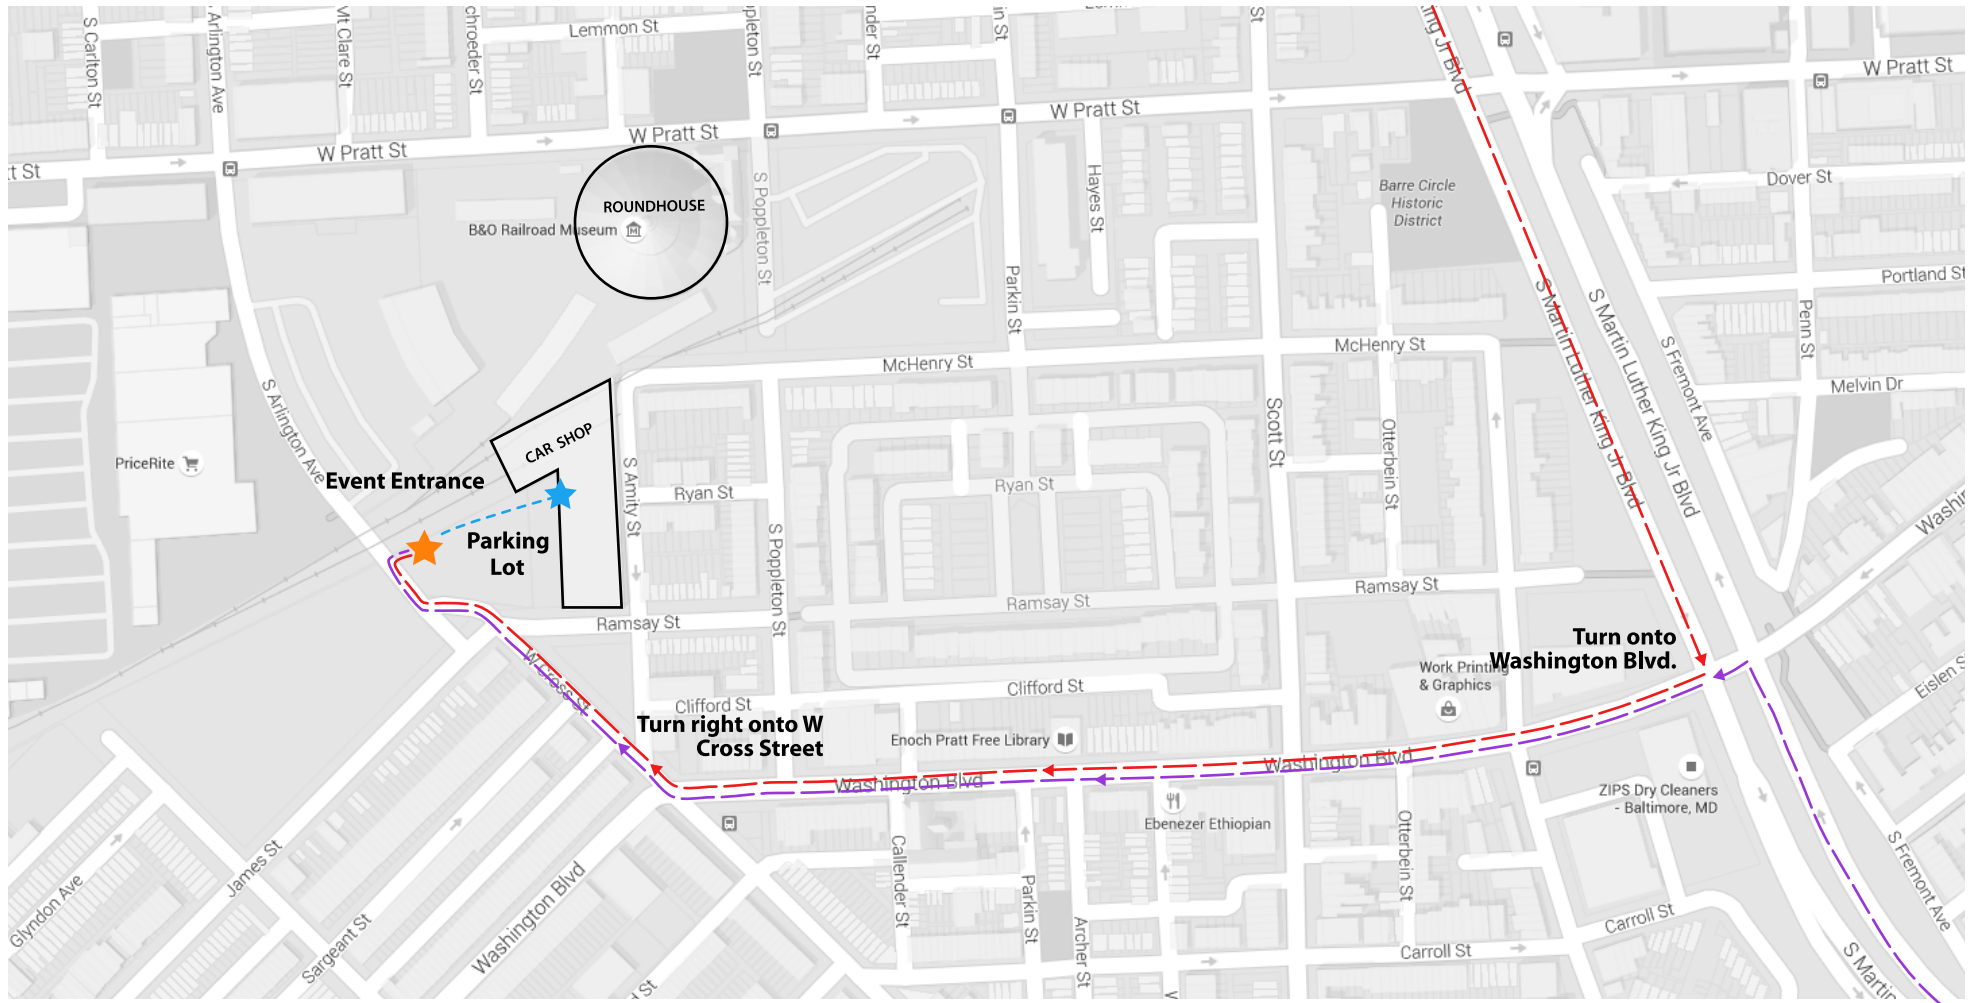

# DRIVING DIRECTIONS TO B&O RAIL SALE PARKING

## FROM I-83 to MLK Blvd.

- Make a right onto Washington Blvd.
- Turn right onto W Cross Street.
- Turn right onto S Arlington Ave.
- Parking Lot is on the right at the top of the hill.
- Enter event through Car Shop

—→ Driving Route from I-83 to MLK Blvd.

—→ Driving Route from Exit 53, I-95 to MLK Blvd.

★ Rail Sale Parking Lot

--- Walking Route

★ Event Entrance

## FROM Exit 53, I-95 to MLK Blvd.

- Turn left onto Washington Blvd.
- Turn right onto W Cross Street.
- Turn right onto S Arlington Ave.
- Parking Lot is on the right at the top of the hill.
- Enter event through Car Shop